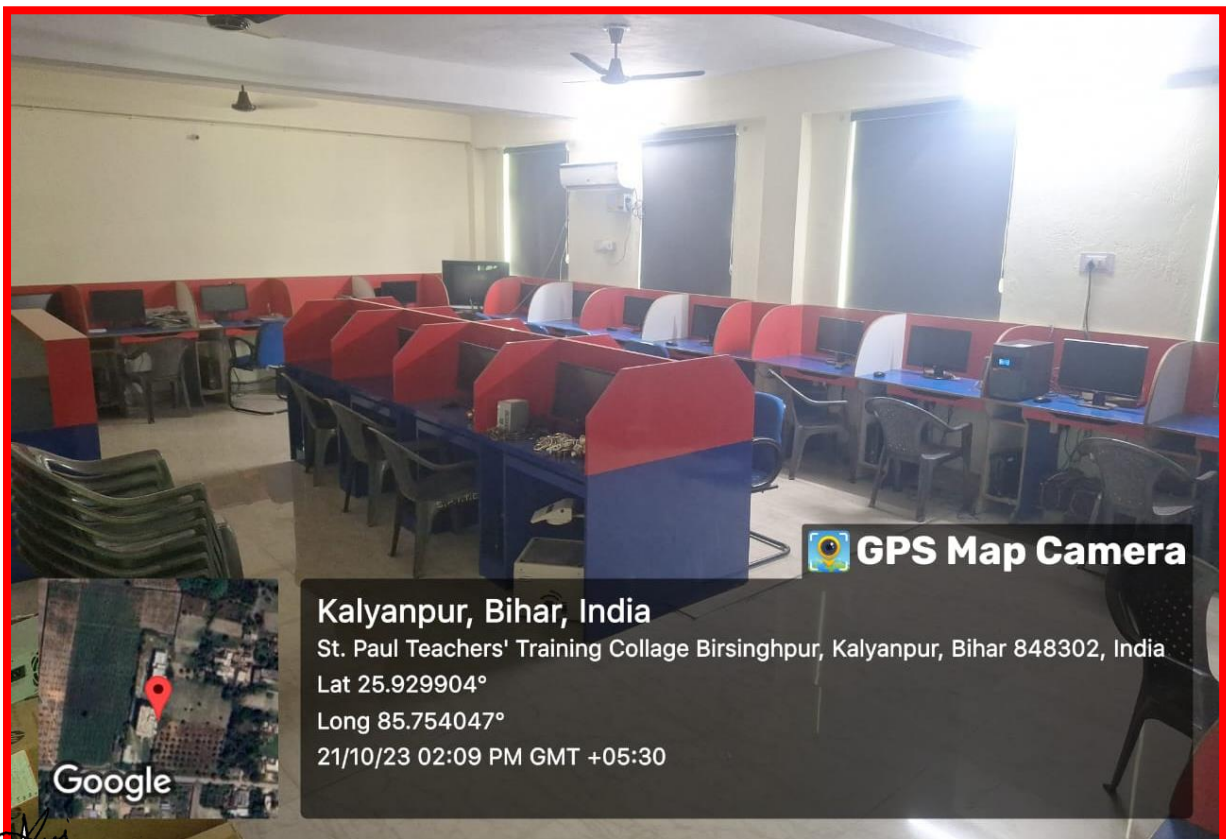

ICT Lab ROOM