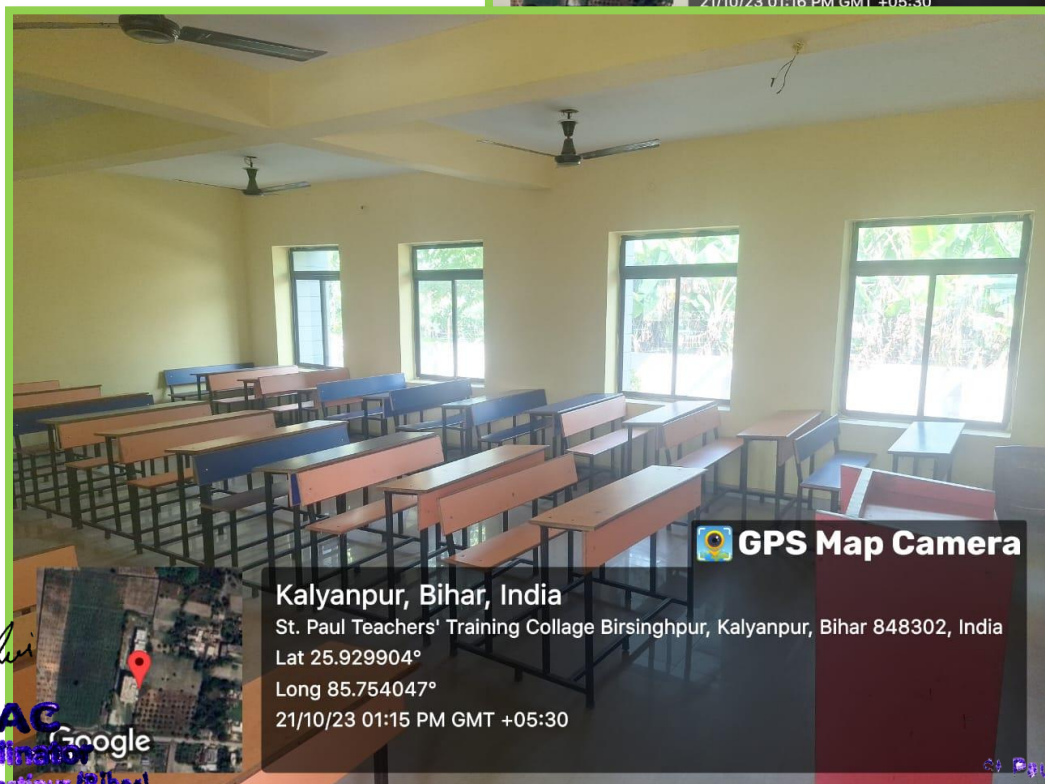

ST. PAUL TEACHERS' TRAINING COLLEGE BIRSINGHPUR

(Under Aegis of Parmeshwar Neeta Education Trust)

Recognized by NCTE, Bhubaneshwar

Affiliated to L.N.Mithila University, Darbhanga (B.Ed.) & Bihar School Examination Board Patna (D.El.Ed.)

Classroom

Shri
IQAC
Co-ordinator
SPTTCB, Samastipur (Bihar)

Principals
PRINCIPAL
St. Paul Teachers' Training College
Birsinghpur
Mithauri, Samastipur