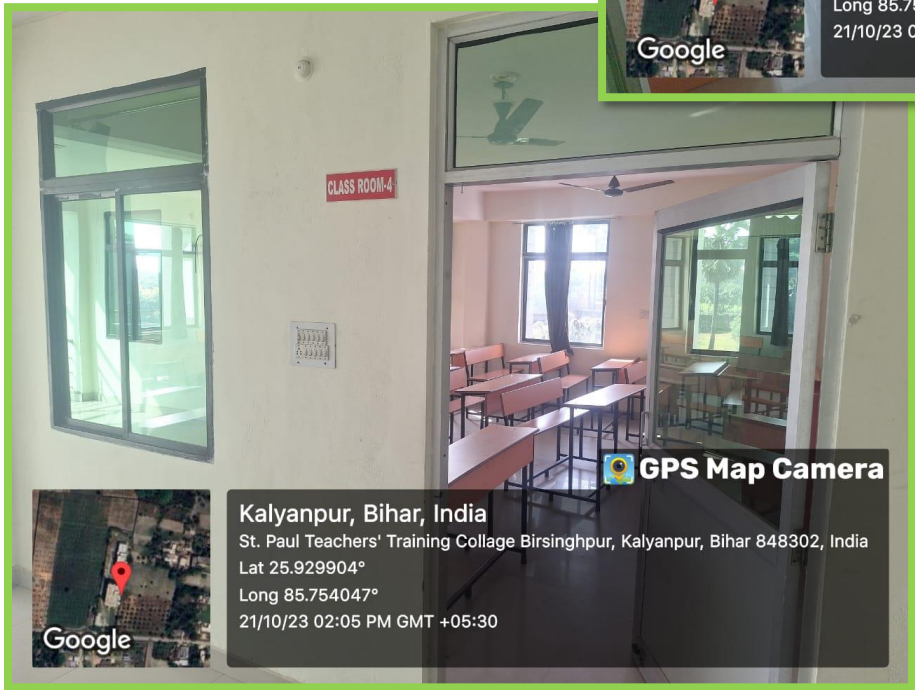

Kalyanpur, Bihar, India
St. Paul Teachers' Training Collage Birsinghpur, Kalyanpur, Bihar 848302, India
Lat 25.929904°
Long 85.754047°
21/10/23 02:05 PM GMT +05:30

GPS Map Camera