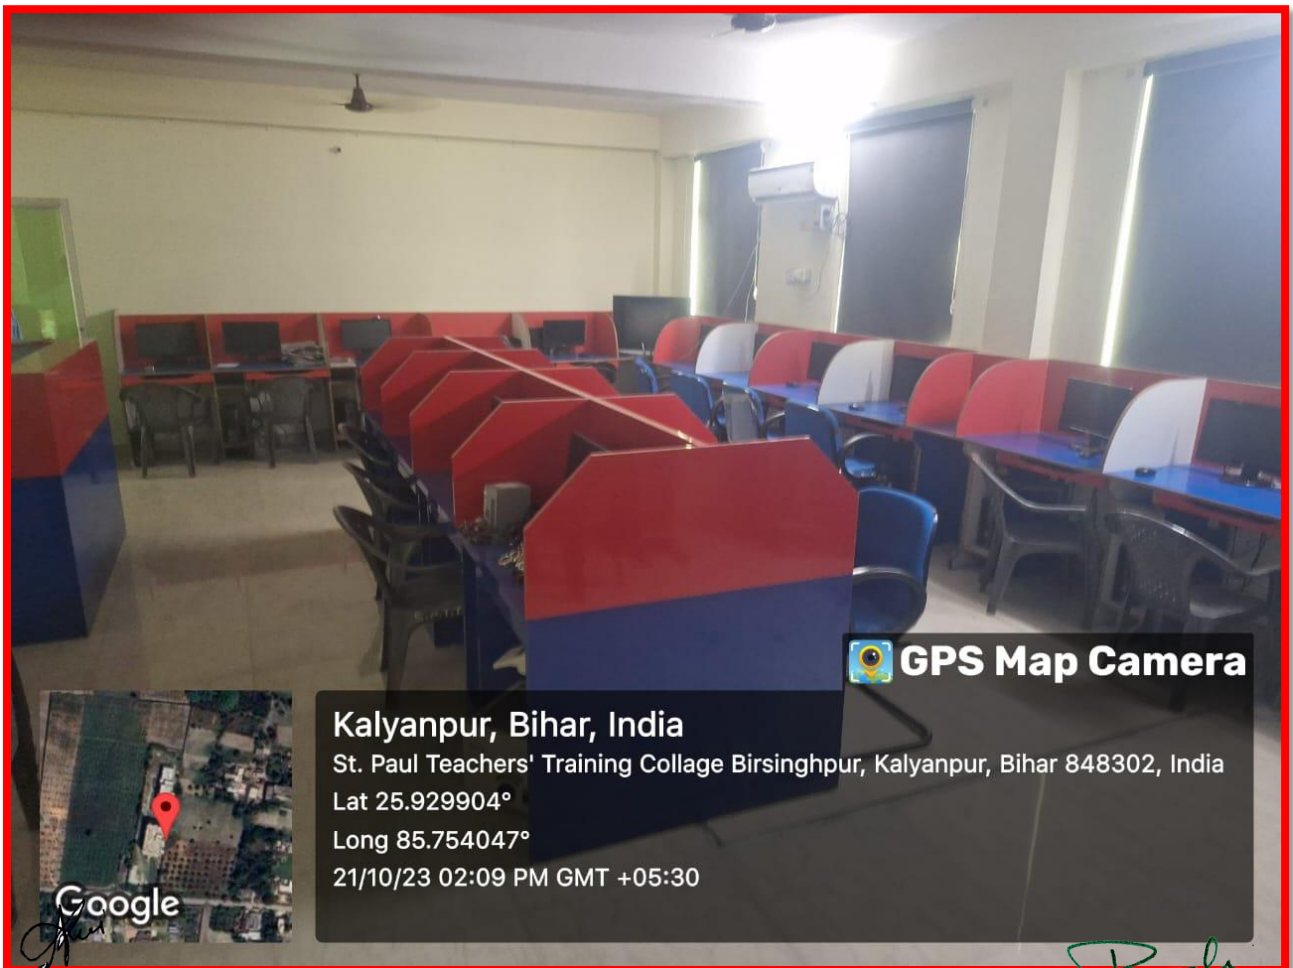

# ICT Lab ROOM

 **GPS Map Camera**

Google

**Kalyanpur, Bihar, India**

St. Paul Teachers' Training Collage Birsinghpur, Kalyanpur, Bihar 848302, India

Lat 25.929904°

Long 85.754047°

21/10/23 02:09 PM GMT +05:30