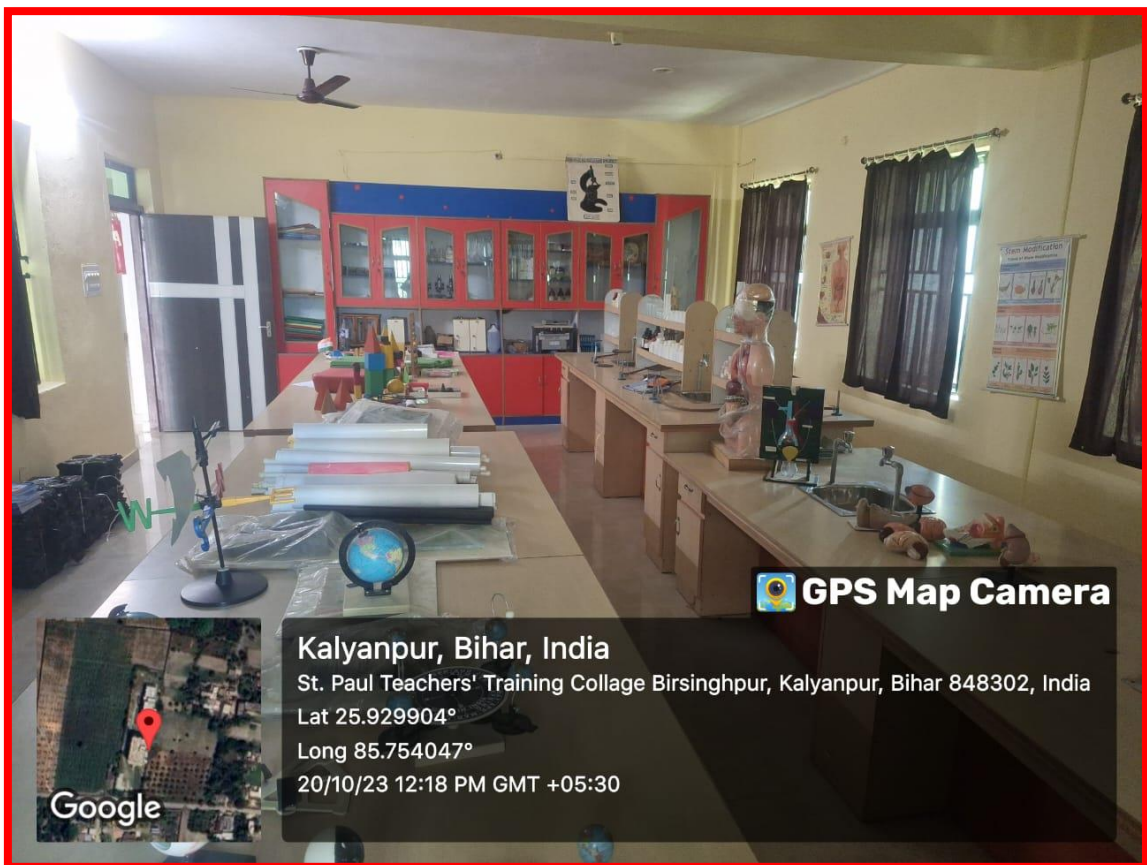

## Curriculum Lab

 **GPS Map Camera**

**Kalyanpur, Bihar, India**  
St. Paul Teachers' Training Collage Birsinghpur, Kalyanpur, Bihar 848302, India  
Lat 25.929904°  
Long 85.754047°  
20/10/23 12:18 PM GMT +05:30