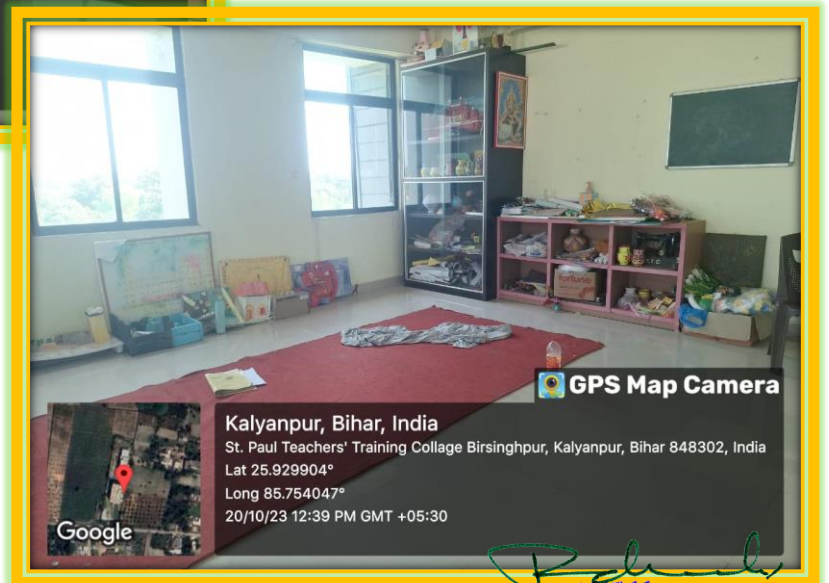

Art & Craft Resource centre

Shri
IQAC
Co-ordinator
SPTTCB, Samastipur (Bihar)

Principal
PRINCIPAL
St. Paul Teachers' Training Collage
Birsinghpur
Jhahuri, Samastipur