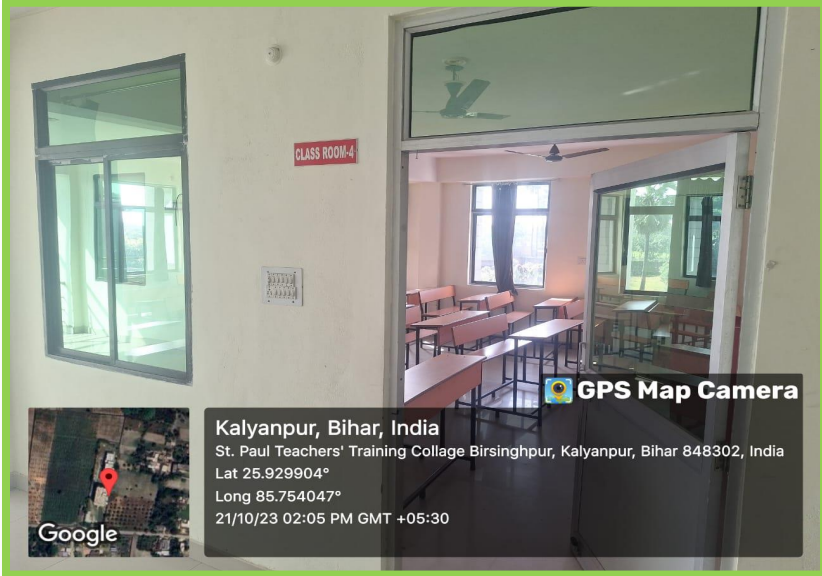

# ST. PAUL TEACHERS' TRAINING COLLEGE BIRSINGHPUR

(Under Aegis of Parmeshwar Neeta Education Trust)

Recognized by NCTE, Bhubaneshwar

Affiliated to L.N.Mithila University, Darbhanga (B.Ed.) & Bihar School Examination Board Patna (D.El.Ed.)

## Classroom

*Shri*  
**IQAC**  
Co-ordinator  
SPTTCB, Samastipur (Bihar)

*Principals*  
**PRINCIPAL**  
St. Paul Teachers' Training College  
Birsinghpur  
Mithauri, Samastipur

**Kalyanpur, Bihar, India**  
 St. Paul Teachers' Training Collage Birsinghpur,  
 Lat 25.929904°  
 Long 85.754047°  
 21/10/23 02:06 PM GMT +05:30